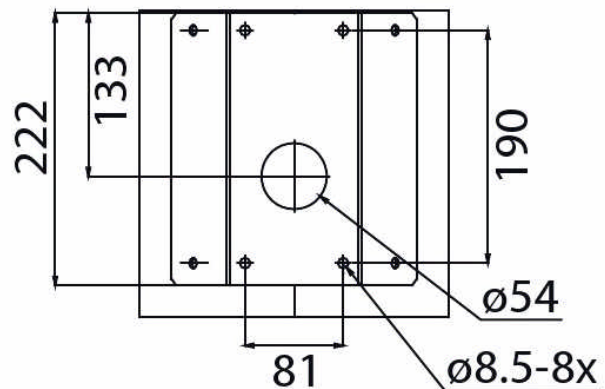

GRUNDIG

Specifications

GBR-CM01

Suitable for:	GBR-WA02
Body material:	Steel
Colour:	White
Weight:	2 kg
Dimensions (wxhxd):	222 x 204 x 117 mm mm

Dimensions

GBR-CM01

Design and specifications are subject to change without notice