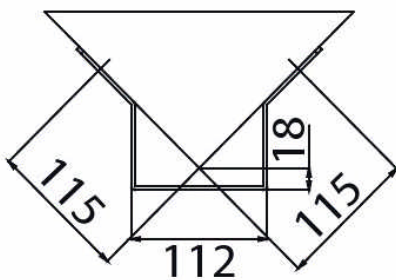

GRUNDIG

Specifications

GBR-CM01

Suitable for:	GBR-WA02
Body material:	Steel
Colour:	White
Weight:	2 kg
Dimensions (wxhxd):	222 x 204 x 117 mm mm

Dimensions

GBR-CM01

Design and specifications are subject to change without notice