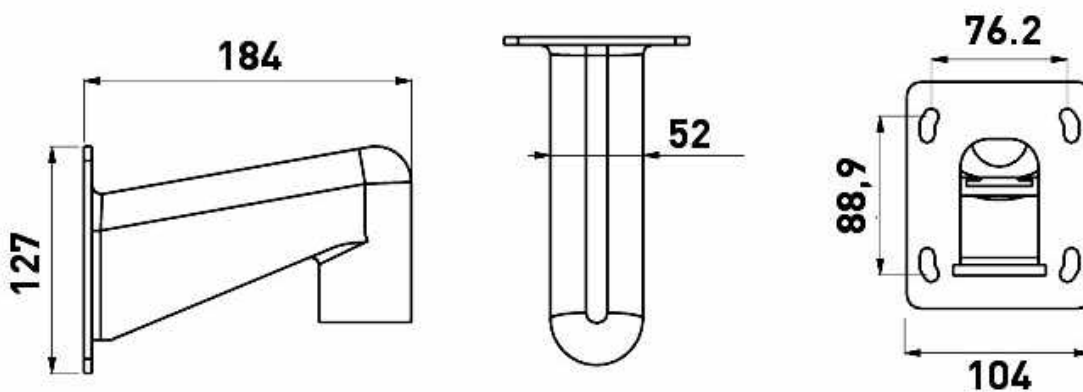

GRUNDIG

- Concealed Cable Management

Specifications

GBR-WA02

Suitable for:	GCI-C0745P, GCI-C0735P*
Body material:	Aluminium
Colour:	White
Weight:	0.6 kg
Dimensions (wxhxd):	104 x 127 x 184 mm

Dimensions

GBR-WA02