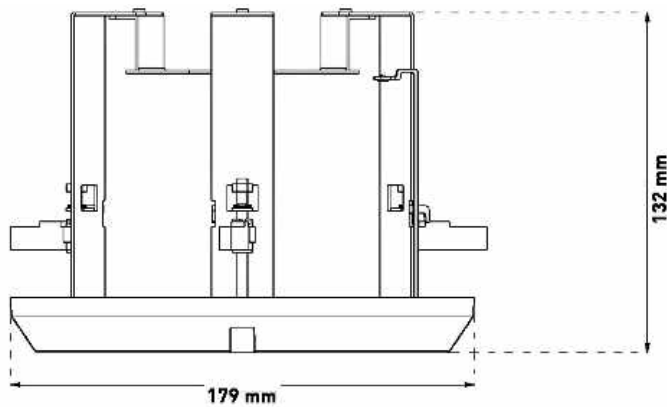

GRUNDIG

- False ceiling mount for PTZ domes

Specifications **GBR-IC01**

Suitable for: GCI-C0735P

Body material: Die cast aluminium

Colour: White

Dimensions (wxhxd): \varnothing 179 x 132 mm

Dimensions **GBR-IC01**