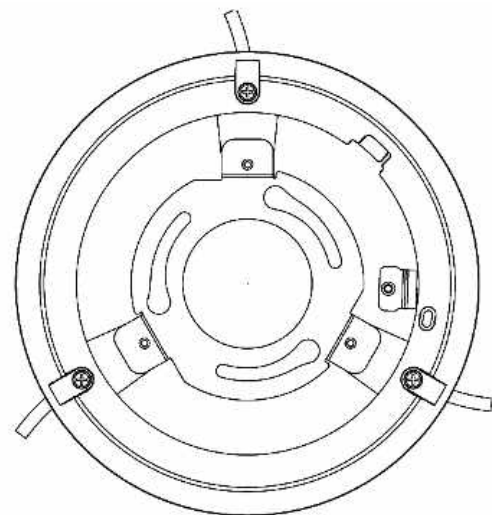

GRUNDIG

- False ceiling mount for PTZ domes

Specifications **GBR-IC01**

Suitable for: GCI-C0735P

Body material: Die cast aluminium

Colour: White

Dimensions (wxhxd): \varnothing 179 x 132 mm

Dimensions **GBR-IC01**