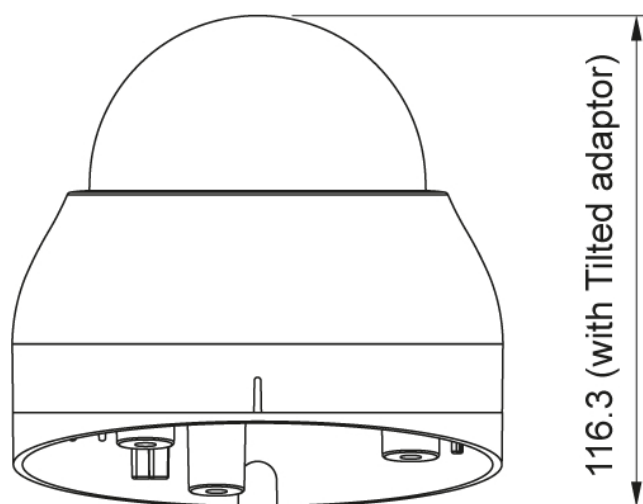

MPD-62M2713P0A

Technical Drawing

Dimensions: mm

eneo is a registered trademark of
VIDEOR E. Hartig GmbH
Carl-Zeiss-Straße 8
63322 Rödermark, Deutschland

Phone: +49 6074 - 888 - 300
Fax: +49 6074 - 888 - 100
E-Mail: info@eneo-security.com
Web: www.eneo-security.com

Stay informed and subscribe
to the eneo newsletter