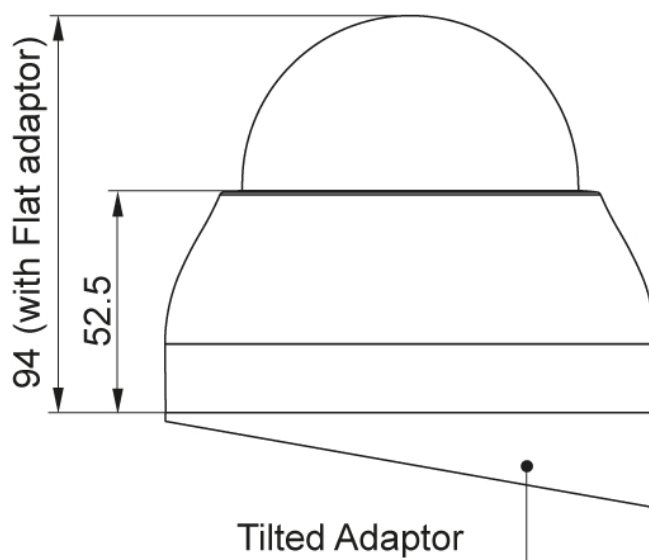

MPD-62M2713P0A

Technical Drawing

Dimensions: mm

eneo is a registered trademark of
VIDEOR E. Hartig GmbH
Carl-Zeiss-Straße 8
63322 Rödermark, Deutschland

Phone: +49 6074 - 888 - 300
Fax: +49 6074 - 888 - 100
E-Mail: info@eneo-security.com
Web: www.eneo-security.com

Stay informed and subscribe
to the eneo newsletter