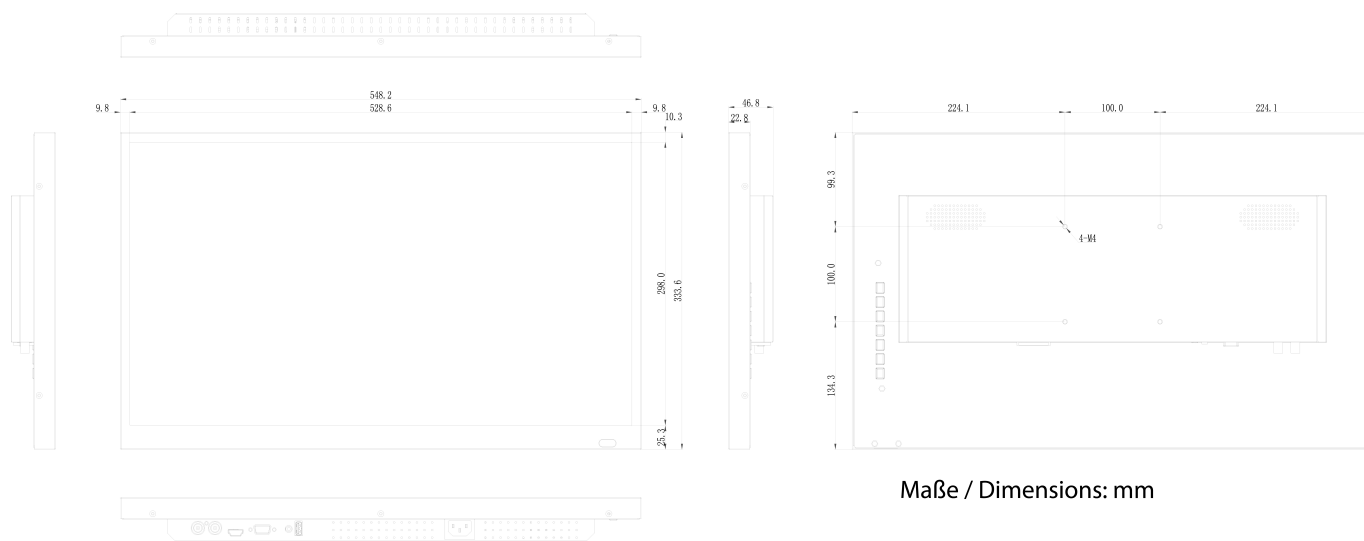

## Specifications

Resolution	1920x1080 (16:9), 1280x1024, 1024x768, 800x600, 640x480, 720x400
Display element	Colour TFT/LCD, Haze :25%, Hard coating (3H)
Screen size (inch)	23,8
Screen size (cm)	60,5 cm
Aspect ratio	16:9
Backlighting	LED
Resolution Pixels	1920x1080
Contrast ratio typical	1000:1
Response time typical	8 ms
Refresh rate	60 Hz
Brightness typical	250 cd/m <sup>2</sup>
Viewing angle vertical	178°

## Continuation of the specifications

Viewing angle horizontal	178°
Pixel format	0.0831mm x 0.241mm
Pixel fault class	ISO 13406-2, Class II
Video standard	PAL
Comb filter	3D comb filter with de-interlace
Menu languages	English, German, Italian, Spanish, French, Chinese
Video inputs (type)	HDMI, 1x VGA, BNC
Video outputs	no
Audio inputs	1, 1x 3.5mm jack
Audio output	no
Serial interfaces	no
Dimensions (HxWxD)	527,04x296,46mm
Weight	4.5 kg
Mount	VESA standard 100x100mm
Housing material	metal
Housing color	black
Loudspeaker	2
Power consumption	40W
Supply voltage	100 ~ 240VAC
Operating temperature	0°C ~ +40°C
Parts supplied	manual, power cord, wall bracket, HDMI cable, remote control

## Technical Drawing

Maße / Dimensions: mm