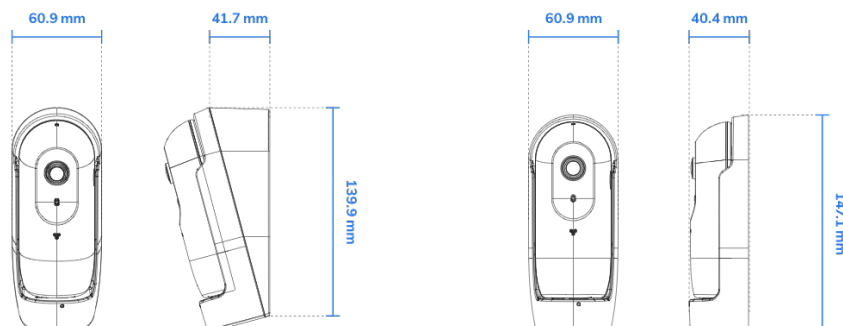

Dimensions

All specifications are subject to change without notice. Copyright©VIVOTEK INC. All rights reserved. Ver. 1