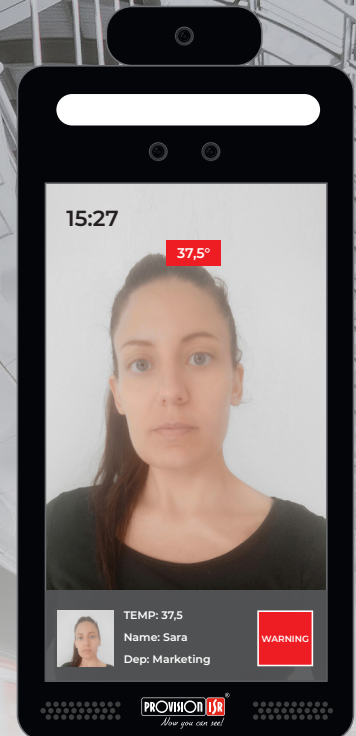

ALLOWED

- ✓ Face match
- ✓ Wearing a mask
- ✓ Normal temperature

DENIED

- ✓ Face match
- ✗ Wearing a mask
- ✓ Normal temperature

DENIED

- ✓ Face match
- ✗ Wearing a mask
- ✗ Normal temperature

EASY-CHECK PROVISION-ISR CONTACTLESS TESTING UNIT

No-Mask Detection | Face Recognition | Temperature Measurement

EASY-CHECK is a high-performance access control reader developed by the Israeli brand to prevent the spread of cross infections and viruses such as COVID-19.

This all-in-one device performs face recognition, mask detection and temperature measurement in accordance with the recent guidelines on safety and risk prevention.

EASY-CHECK PLUS:

- Easy integration with automatic doors
- Optimal imaging in complex lighting environments
- Temperature measurement accuracy: $\pm 0.3^{\circ}\text{C}$
- Voice notifications

Main features

Temperature detection

Mask Detection

Face recognition

TEMPERATURE MEASUREMENT

The temperature measuring module allows EASY CHECK to perform a fast and accurate body temperature measurement. When the user body temperature is above normal (___°C) EASY CHECK will trigger an alarm or send a push notification to the person in charge of access control. Temperature measurement accuracy: $\pm 0.3^{\circ}\text{C}$.