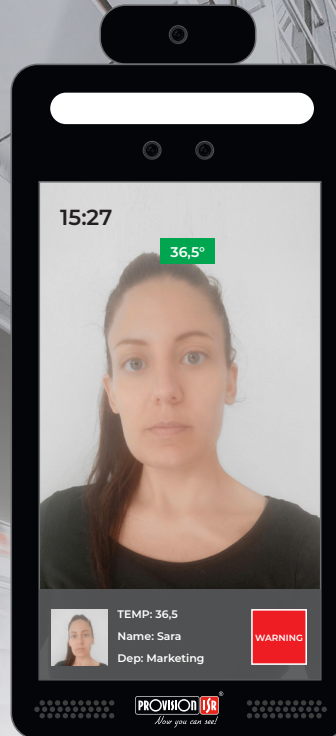

DENIED

- ✓ Face match
- ✗ Wearing a mask
- ✓ Normal temperature