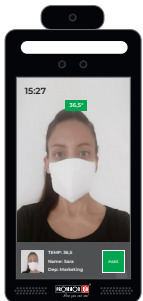

This all-in-one device performs face recognition, mask detection and temperature measurement in accordance with the recent guidelines on safety and risk prevention.

EASY-CHECK PLUS:

- Easy integration with automatic doors
- Optimal imaging in complex lighting environments
- Temperature measurement accuracy: $\pm 0.3^{\circ}\text{C}$
- Voice notifications

Main features

Temperature detection

Mask Detection

Face recognition

TEMPERATURE MEASUREMENT

The temperature measuring module allows EASY CHECK to perform a fast and accurate body temperature measurement. When the user body temperature is above normal (___°C) EASY CHECK will trigger an alarm or send a push notification to the person in charge of access control. Temperature measurement accuracy: $\pm 0.3^{\circ}\text{C}$.

MASK DETECTION

EASY-CHECK can be used to “flag” a user who isn’t wearing the protective covering. The user will be invited to wear a mask to gain access to the premises.

FACE RECOGNITION

EASY-CHECK relies on the latest face recognition algorithms enabling the unit to recognize a face even when the user is wearing a mask. The powerful embedded camera featuring EASY-CHECK reads the facial characteristics that are not covered by the mask (like the eyes, the eyebrows and the uncovered part of the nasal bridge) and identifies the user. Any user will be able to keep his masks on at all times while still gaining access to the premises. Face recognition accuracy: 99,7%.

Voice messages

Normal temperature!

Fever warning!

No mask!

Integrated mode: In addition to the standalone capabilities, EASY-CHECK can be connected simultaneously to Provision-ISR's CMS and be used as a face detection camera like any other Provision-ISR's DDA camera, with the ability to manage the device straight from the CMS.