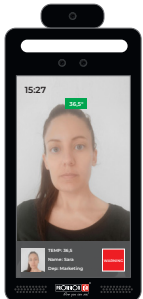

This all-in-one device performs face recognition, mask detection and temperature measurement in accordance with the recent guidelines on safety and risk prevention.

EASY-CHECK PLUS:

- Easy integration with automatic doors
- Optimal imaging in complex lighting environments
- Temperature measurement accuracy: $\pm 0.3^{\circ}\text{C}$
- Voice notifications

Main features

Temperature detection

Mask Detection

Face recognition

TEMPERATURE MEASUREMENT

The temperature measuring module allows EASY CHECK to perform a fast and accurate body temperature measurement. When the user body temperature is above normal (___°C) EASY CHECK will trigger an alarm or send a push notification to the person in charge of access control. Temperature measurement accuracy: $\pm 0.3^{\circ}\text{C}$.

MASK DETECTION

EASY-CHECK can be used to “flag” a user who isn’t wearing the protective covering. The user will be invited to wear a mask to gain access to the premises.

FACE RECOGNITION

EASY-CHECK relies on the latest face recognition algorithms enabling the unit to recognize a face even when the user is wearing a mask. The powerful embedded camera featuring EASY-CHECK reads the facial characteristics that are not covered by the mask (like the eyes, the eyebrows and the uncovered part of the nasal bridge) and identifies the user. Any user will be able to keep his masks on at all times while still gaining access to the premises. Face recognition accuracy: 99,7%.

Voice messages

Normal temperature!

Fever warning!

No mask!

Integrated mode: In addition to the standalone capabilities, EASY-CHECK can be connected simultaneously to Provision-ISR's CMS and be used as a face detection camera like any other Provision-ISR's DDA camera, with the ability to manage the device straight from the CMS.