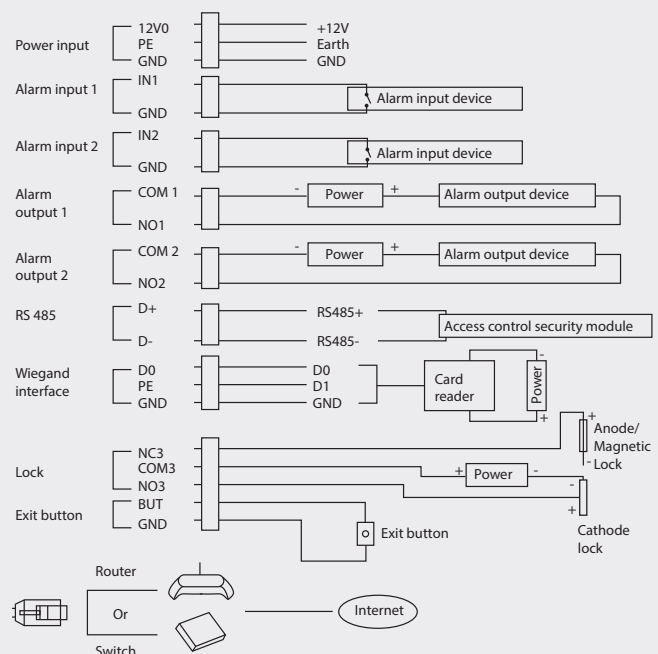

Voice messages

Normal temperature!

Fever warning!

No mask!

Integrated mode: In addition to the standalone capabilities, EASY-CHECK can be connected simultaneously to Provision-ISR's CMS and be used as a face detection camera like any other Provision-ISR's DDA camera, with the ability to manage the device straight from the CMS.

The second way:
The card reader reads the card information, Wiegand inputs it to the terminal and after successful verification with the face information, alarm output to open the door.

Installation methods

EASY-CHECK can be installed in hospitals, schools, buses, government facilities, private companies, hotel's lobbies and any other place that requires risk prevention measures.

Specifications

System: embedded linux
 Size: 301.8mmx138.6mmx34.2mm
 Screen size: 8 inches
 Resolution: 1280*800
 Face capacity: 20.000
 Facial recognition distance: 0.3~ 2m
 Recognition time: ≤ 0,5S
 Temperature distance: 0.3~ 0.5m
 Temperature accuracy: ± 0.3°C
 Temperature response time: 0.5S
 Protection Level: IK03
 Built-in speaker
 Alarm Input 2CH
 Alarm Output 2 CH
 Micro SD card slot, up to 128G