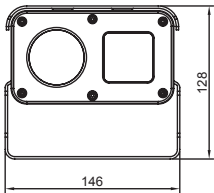

2MP 30x optische zoom IR camera

HD-SDI
EX-SDI

Eigenschappen

- 1/3" 2MP Panasonic CMOS sensor
- 1080p@60/50fps, 1080p@30/25fps, 720p@60/50fps, 720p@30/25fps
- HD-SDI, EX-SDI, CVBS
- x30 Optical Zoom(4.3mm~129mm) & x32 Digital Zoom
- IR LED 9pcs(Up to 100m)
- Real-time True WDR
- Digital Noise Reduction(2D+3D)
- Digital Slow Shutter
- Digital Image Stabilizer
- Privacy Mask Function
- High Light Compensation
- Defog Function
- ACE(Digital WDR)
- Motion Detection

Afmetingen (mm):

CAMERA	
Image Sensor	1/3" Panasonic CMOS Sensor
Total Pixels	1956 (H) x 1266 (V) = 2.48M Pixels
Active Pixels	1944 (H) x 1092 (V) = 2.12M Pixels
Video Format	1080p@60/50fps, 1080p@30/25fps, 720p@60/50fps, 720p@30/25fps
Min. Illumination	Color(1/30s) : 0.5 lux , BW(1/30s) : 0.1lux / 0lux(with IR LEDs) Color DSS(1/7.5s) : 0.125 lux , BW DSS(1/7.5s) : 0.025 lux / 0lux(with IR LEDs)
S/N Ratio	more than 50dB (AGC off)
Video Output	HD-SDI, EX-SDI, CVBS (service)

LENS	x30			x20			
	Lens Type	30x Day & Night Zoom Lens			20x Day & Night Zoom Lens		
Zoom Ratio	Optical x30, Digital x32 Zoom			Optical x20, Digital x32 Zoom			
Focal Length	f = 4.3 mm ~ 129.0 mm			f = 4.7 mm ~ 94.0 mm			
Aperture Ratio	F1.6 (wide) ~ F4.7 (tele)			F1.6 (wide) ~ F3.5 (tele)			
Angle Of View (D, H, V)	WIDE	71.3°	58.9°	45.3°	62.7°	55.4°	32.6°
	TELE	2.58°	2.11°	1.61°	3.3°	2.9°	1.6°

ALGEMEEN	
Power Source	24Vac / 12Vdc
Power Consumption	1.5A(24Vac) / 2A(12Vdc)
Operating Temperature	-20°C~50°C /90% RH
Ingress Protection	IP67/IK10
Material	Aluminum / PC
Dimensions	136(W) x 78(H) X 134(D)
Weight	1.4kg