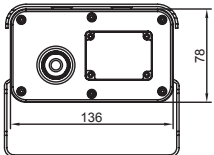

2MP 30x optische zoom IR camera

HD-SDI
EX-SDI

Eigenschappen

- 1/3" 2MP Panasonic CMOS sensor
- 1080p@60/50fps, 1080p@30/25fps, 720p@60/50fps, 720p@30/25fps
- HD-SDI, EX-SDI, CVBS
- x30 Optical Zoom(4.3mm~129mm) & x32 Digital Zoom
- IR LED 9pcs(Up to 100m)
- Real-time True WDR
- Digital Noise Reduction(2D+3D)
- Digital Slow Shutter
- Digital Image Stabilizer
- Privacy Mask Function
- High Light Compensation
- Defog Function
- ACE(Digital WDR)
- Motion Detection

Afmetingen (mm):

CAMERA	
Image Sensor	1/3" Panasonic CMOS Sensor
Total Pixels	1956 (H) x 1266 (V) = 2.48M Pixels
Active Pixels	1944 (H) x 1092 (V) = 2.12M Pixels
Video Format	1080p@60/50fps, 1080p@30/25fps, 720p@60/50fps, 720p@30/25fps
Min. Illumination	Color(1/30s) : 0.5 lux , BW(1/30s) : 0.1lux / 0lux(with IR LEDs) Color DSS(1/7.5s) : 0.125 lux , BW DSS(1/7.5s) : 0.025 lux / 0lux(with IR LEDs)
S/N Ratio	more than 50dB (AGC off)
Video Output	HD-SDI, EX-SDI, CVBS (service)

LENS	x30			x20			
	Lens Type	30x Day & Night Zoom Lens			20x Day & Night Zoom Lens		
Zoom Ratio	Optical x30, Digital x32 Zoom			Optical x20, Digital x32 Zoom			
Focal Length	f = 4.3 mm ~ 129.0 mm			f = 4.7 mm ~ 94.0 mm			
Aperture Ratio	F1.6 (wide) ~ F4.7 (tele)			F1.6 (wide) ~ F3.5 (tele)			
Angle Of View (D, H, V)	WIDE	71.3°	58.9°	45.3°	62.7°	55.4°	32.6°
	TELE	2.58°	2.11°	1.61°	3.3°	2.9°	1.6°

ALGEMEEN	
Power Source	24Vac / 12Vdc
Power Consumption	1.5A(24Vac) / 2A(12Vdc)
Operating Temperature	-20°C~50°C /90% RH
Ingress Protection	IP67/IK10
Material	Aluminum / PC
Dimensions	136(W) x 78(H) X 134(D)
Weight	1.4kg