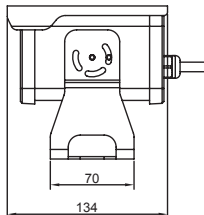

2MP 30x optische zoom IR camera

HD-SDI
EX-SDI

Eigenschappen

- 1/3" 2MP Panasonic CMOS sensor
- 1080p@60/50fps, 1080p@30/25fps, 720p@60/50fps, 720p@30/25fps
- HD-SDI, EX-SDI, CVBS
- x30 Optical Zoom(4.3mm~129mm) & x32 Digital Zoom
- IR LED 9pcs(Up to 100m)
- Real-time True WDR
- Digital Noise Reduction(2D+3D)
- Digital Slow Shutter
- Digital Image Stabilizer
- Privacy Mask Function
- High Light Compensation
- Defog Function
- ACE(Digital WDR)
- Motion Detection

Afmetingen (mm):

CAMERA	
Image Sensor	1/3" Panasonic CMOS Sensor
Total Pixels	1956 (H) x 1266 (V) = 2.48M Pixels
Active Pixels	1944 (H) x 1092 (V) = 2.12M Pixels
Video Format	1080p@60/50fps, 1080p@30/25fps, 720p@60/50fps, 720p@30/25fps
Min. Illumination	Color(1/30s) : 0.5 lux , BW(1/30s) : 0.1lux / 0lux(with IR LEDs) Color DSS(1/7.5s) : 0.125 lux , BW DSS(1/7.5s) : 0.025 lux / 0lux(with IR LEDs)
S/N Ratio	more than 50dB (AGC off)
Video Output	HD-SDI, EX-SDI, CVBS (service)

ALGEMEEN	
Power Source	24Vac / 12Vdc
Power Consumption	1.5A(24Vac) / 2A(12Vdc)
Operating Temperature	-20°C~50°C /90% RH
Ingress Protection	IP67/IK10
Material	Aluminum / PC
Dimensions	136(W) x 78(H) X 134(D)
Weight	1.4kg