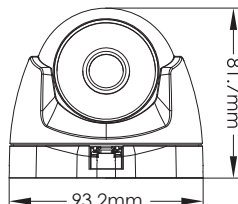

True Day & Night – ICR

IR Range: 20m (2 Array LED)

IP66

CoC Support

Weight: 270g

Junction Box (PR-B37JB)
is available

DIP Switch for Output Selection