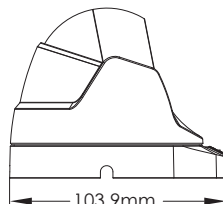

Main Features:

Sensor: 1/2.7", 5 Mega-Pixel

Selectable Output:

5MP: AHD / TVI

4MP: AHD / CVI / TVI

CVBS

PAL/NTSC

Lens: 3.6mm Mega-Pixel Fixed

True Day & Night – ICR

IR Range: 20m (2 Array LED)

IP66

CoC Support

Weight: 270g

Junction Box (PR-B37JB)
is available

DIP Switch for Output Selection