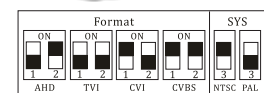

True Day & Night – ICR

IR Range: 20m (2 Array LED)

IP66

CoC Support

Weight: 270g

Junction Box (PR-B37JB)
is available

DIP Switch for Output Selection