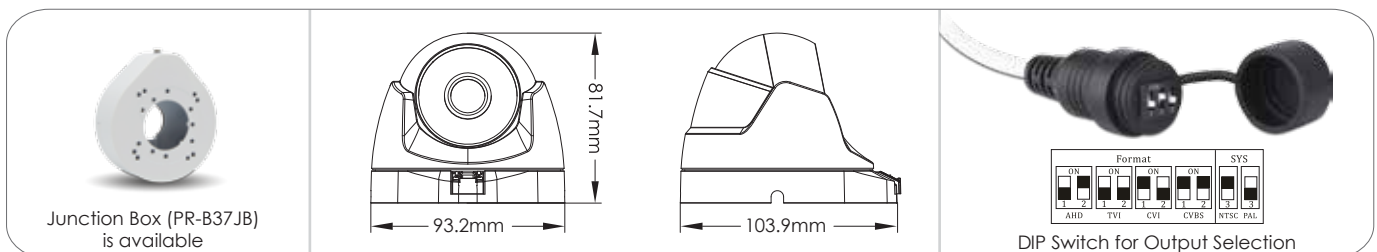

HD ANALOG COLORFUL NIGHT DOME CAMERA FIXED LENS

DVL-391AS36

MODEL	DVL-391AS36
Image Sensor	1/2.8" CMOS
Image Format	16:9
Effective Pixels	1945(H)×1097(V)
Scanning System	Progressive
Resolution	Digital:1920x1080, Analog:960H*
Min. Illumination	0.0001Lux
Day & Night	Full Time Color (Colored Night)
Smart LED	2 White LED (Off/Adaptive/Full)
OSD Menu	Available via CoC Only
CoC Support	Yes
Day & Night Mode	EXT, Color, B&W, Auto
Backlight Compensation	Off/BLC/True WDR@30FPS (120dB)
S/N Ratio	≥60dB (AGC Off)
White Balance	ATW, Manual
Noise Reduce	3D-DNR For HD Analog, 2D-DNR For CVBS
Video Output	AHD / CVI / TVI / CVBS + PAL / NTSC (Signal Selectable via DIP Switch on cable)
Defog	Off/On
Privacy Mask	On/Off (16 Areas)
Motion Detection	On/Off (4 Areas)
D-Effect	Freeze, Mirror
Lens (Field of View)	3.6mm F1.0 (87°)
Power	DC12V±10%, ~420mA
Operation Temp.	-30°C~+50°C
Waterproof	IP66
Dimension	104*82*93.2mm
Net weight	270g

Main Features:

- Sensor: 1/2.8", 2 Mega-Pixel
- Selectable Output: 1080P AHD / CVI / TVI / Analog
- Lens: 3.6mm Mega-Pixel Fixed
- True Day & Night – ICR
- Smart Visible LED
- IP66
- CoC Support
- Weight: 380g
- Power: DC 12V, ~420mA

Lorem ipsum

Junction Box (PR-B37JB) is available

DIP Switch for Output Selection