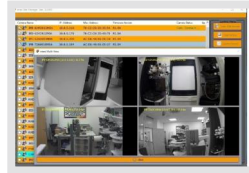

eneo Site Manager|SKU: 218218