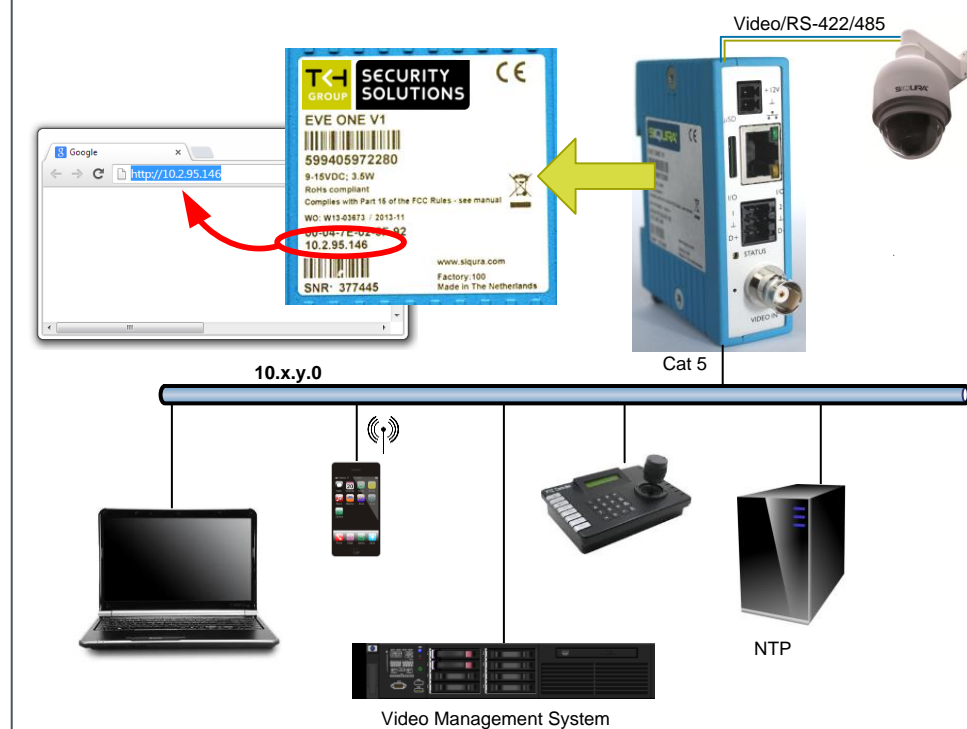

SECURITY SOLUTIONS

Unpack

Note: Subject to modification. Actual product and accessories may differ in appearance.

Understand the front panel

*Press and hold for 10 sec. to reset to factory defaults (incl. network settings)

Mount on DIN rail

Mount with bracket (optional)

Assign IP address via DHCP ...

... or use factory-set IP address (optional)

Install Device Manager (optional)

1

2

3