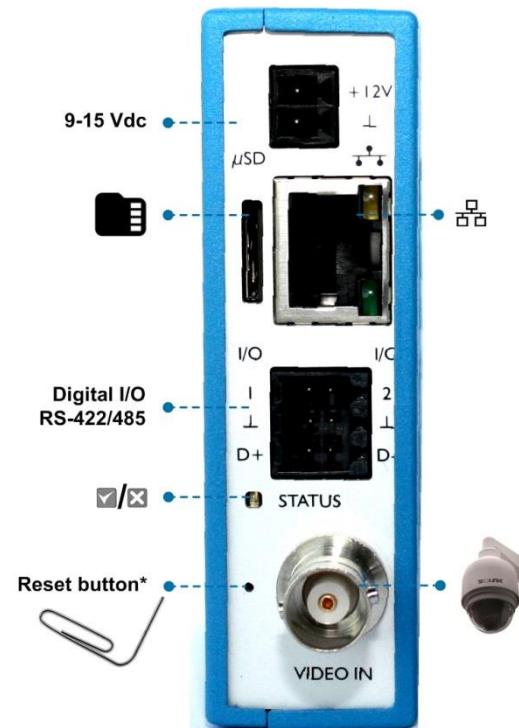

Understand the front panel