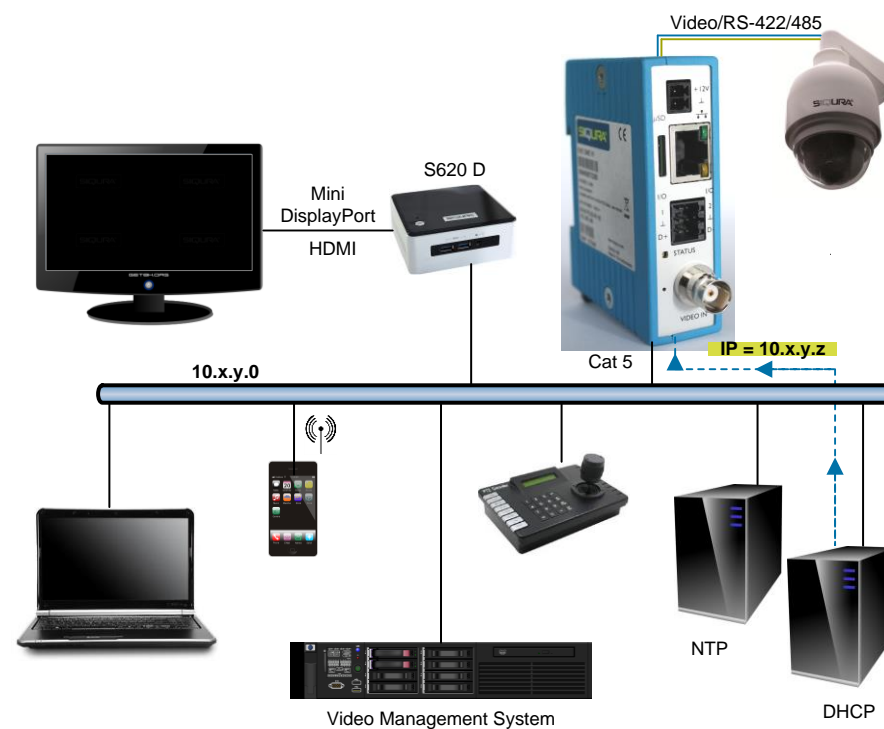

EVE ONE

One-channel H.264 video encoder

Quick Start Guide

Find additional manuals, the datasheet, the EU Declaration of Conformity and the latest firmware for this product at:
<http://www.tkhsecurity.com/support-files>

SECURITY SOLUTIONS

Unpack

Note: Subject to modification. Actual product and accessories may differ in appearance.

Understand the front panel

*Press and hold for 10 sec. to reset to factory defaults (incl. network settings)

Mount on DIN rail

Mount with bracket (optional)

Assign IP address via DHCP ...

... or use factory-set IP address (optional)

Install Device Manager (optional)

1

2

3

Camera-1

Modify streaming profile

EVE ONE

Streaming Profiles

Camera-1 - stream 1

960H (factory) Copy

Name: 960H

Encoder type: H.264 HP