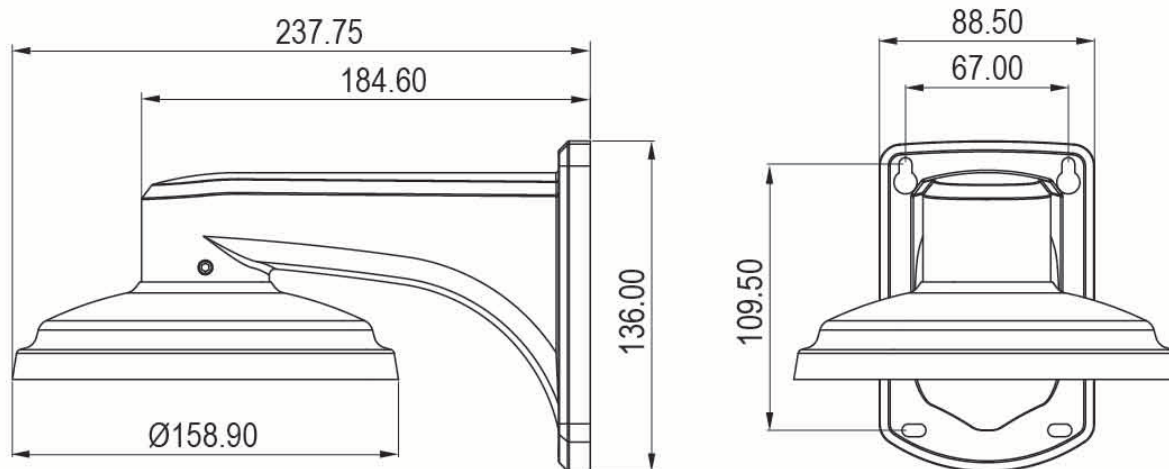

### Mainfeatures

Wall bracket for eneo dome cameras

MED-62V2812M0A

IED-62V2812M0A

IED-62F0036M0A

### Specifications

Dimensions (HxWxD)	136x158,9x237,75mm
Colour	Pantone Cool Gray 1C
Weight	900g
Material	Aluminium

## Technical Drawing

Dimensions: mm