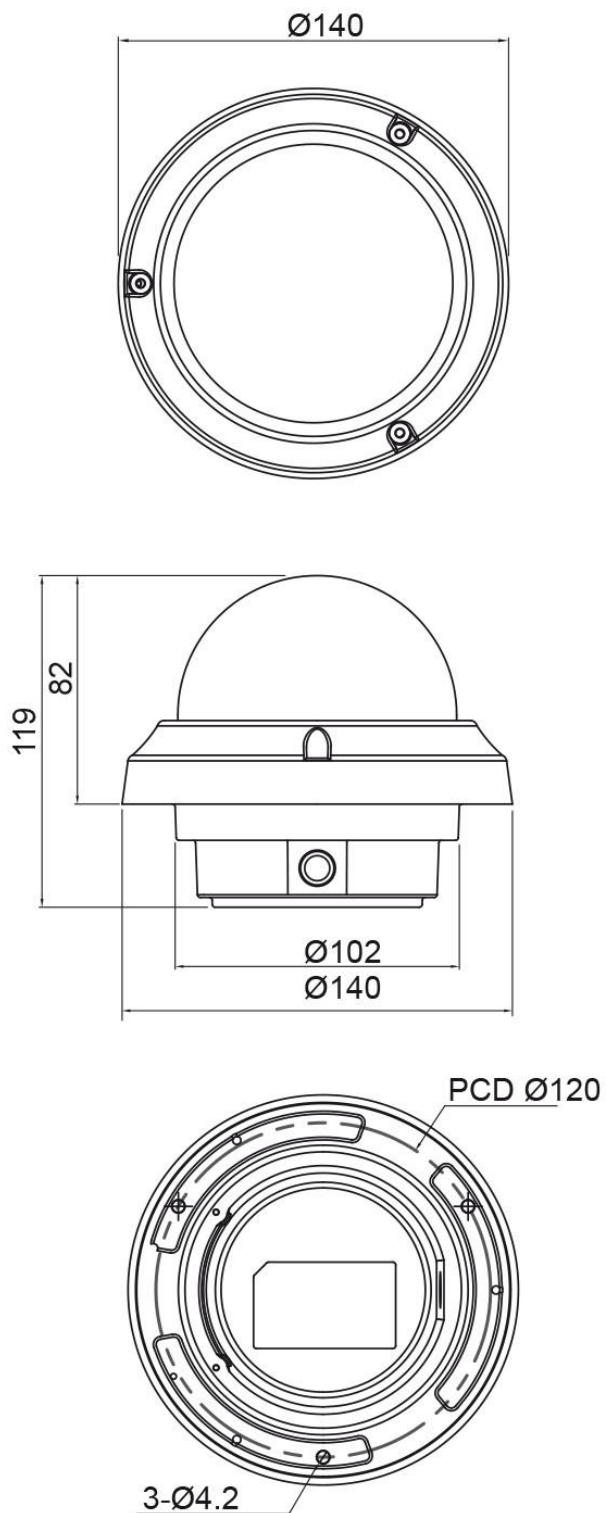

HDD-2080M2810IR D

Continued Specifications

Blower	no
Mounting	ceiling/wall flush mount
Window heater	yes
Protection rating	IP67
Supply voltage	(+/-20%), 12VDC(11VDC-30VDC), 24VAC
Supply voltage	12VDC(11VDC-30VDC), 24VAC
Temperature range (operation)	-30°C ~ +50°C
Temperature range (heater deactivated)	-20°C ~ +50°C
Text display	camera title
Vandalism resistant	yes
Vertical tilt range	65° (25° ~ 90°, ceiling as reference)
Certificates	IK10
Scope of delivery:	
Parts supplied	manual, allen key, screw set, Video sub-out cable, drilling template
Notes:	
Remarks	Operating temperature range of the camera changes when IR illumination is switched OFF

HDD-2080M2810IR D

Technical Drawing

Maße/Dimensions: mm

Your Contact Person

eneo is a registered trademark of
VIDEOR E. Hartig GmbH
Carl-Zeiss-Straße 8
63322 Rödermark
Deutschland
Tel.: +49 6074-888-333
E-Mail: info@eneo-security.com
Web: www.eneo-security.com