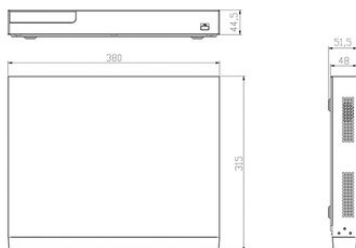

**DIMENSIONS (mm)**

**REAR VIEW**

TECHNICAL SPECIFICATIONS

Operating System:	Embedded OS
Video Inputs:	16 CH 960H/HD-TVI (BNC) + 2 CH IP
Video Compression:	H.264
Recording Speed:	25 fps per channel
Recording Resolution:	1920x1080, 1280x720, 960x576, 704x576, 352x288
Recording Mode:	Continuous, Event Alarm, Motion, Video Loss, Schedule
Playback:	Synchronised playback of max. 8 cameras
Motion Detection:	On/ Off/ Area Setting
Search Mode:	Date/Time, Event Alarm, Motion, Search Backup
External Backup:	USB HDD, USB Memory, Network
Video Outputs:	1x VGA, 1x HDMI
Display resolution:	max. 1920 x 1080
Display Speed:	25 fps per channel
Max. Storage Capacity:	72 TB (2x4 TB SATA and 8x8 TB NAS)
Harddisk bay:	2 x SATA II
Audio Inputs:	4 CH RCA [2.0Vp-p, 1KOhms]
Audio Outputs:	1 CH, RCA
Audio Compression:	G.711 a/u, G.722, G.726
Serial Interface(s):	1x RS485 half duplex
Alarm Inputs:	16 contact input N/O or N/C
Alarm Outputs:	4 Relay
Network Interface:	1x 10/100/1000 Base T/TX (RJ-45)
Network Protocol:	IPv4, IPv6, TCP/IP, UDP, RTP, PPPoE, DHCP, DNS, DDNS, NTP, SADP, SMTP, SNMP, NFS, iSCSI
Client software:	Windows® (XP, Vista, 7, 8, 10), Web Viewer: IE®, Firefox®, Safari®, Mobile: iOS, Android®
Operating Temperature:	-10°C ~ +55°C
Operating Humidity:	10% ~ 90%, non-condensing
Supply Voltage:	12 VDC (External Power Supply)
Dimensions ( W x H x D):	380 x 290 x 48 mm - 14.96 x 11.42 x 1.89 In:
Power Consumption (W):	45 (no HDD)
Weight:	2 kg - 4.41 lbs