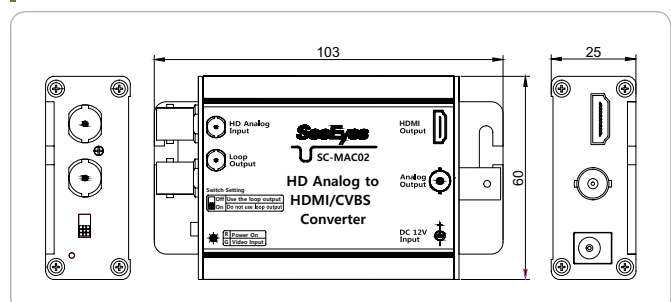

Signal	Protocol
AHD	A-CP
TVI	UTC
CVI	UCC

Specifications

MODEL	SC-MAC02	
HD Analog input resolution	1280x720p 25/30Hz, 1920x1080p 25/30Hz 2560x1440 25/30Hz, 2592x1944 12/20Hz	
Loop through output resolution	Same format as the input signal	
HDMI output resolution	1920x1080(p50,p60)	
Input power / Power consumption	DC 12V: 0.5A / DC 12V: 150mA	
Connection port	Input	BNC-F 75Ω
	Loop Out	BNC-F 75Ω
	Analog Out	BNC-F 75Ω
	HDMI Out	HDMI A Type
LED Indication	Red	Power In
	Green	HD Analog Video In
Temperature / Humidity	-10°C ~ +50°C / 0 ~ 80%	
Case / Weight	Aluminum / 120g	
Dimensions (mm)	103(W) x 60(H) x 25(D)	

Application

Dimensions

HD ANALOG COAX TRANSMISSION