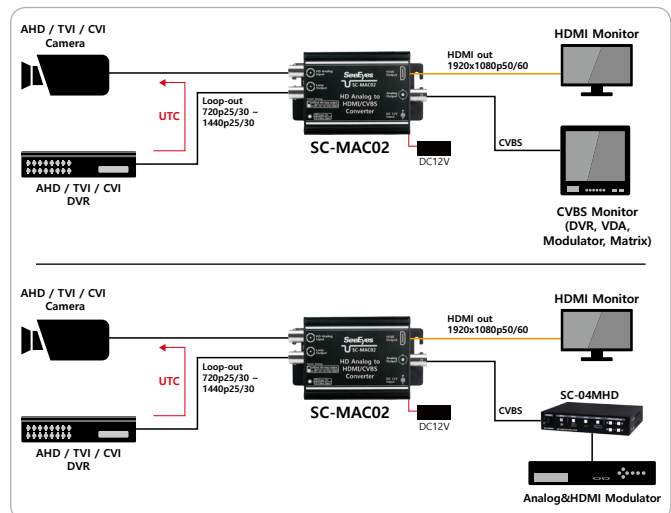

Application