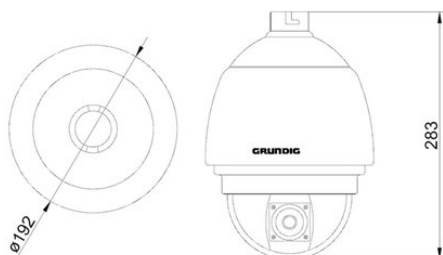

DIMENSIONS (mm)

ACCESSORIES

GBR-WA02

GBR-CM01

GBR-AM02

GBR-CE01

GBR-PM01

Image Sensor:	1/2.8" CMOS Sony Exmor™ Progressive Scan
Pixels - Total:	2048 (H) x 1536 (V)
Digital Signal Processor (DSP):	Ambarella S2
Sensitivity Colour:	0.04 Lux @ F1.4
Sensitivity B/W:	0.009 lux @ F1.4
Co/B:	On/Off/Auto, IR-cut filter removable (ICR)
Lens Focal Length:	4.4 - 132 mm
Horizontal Viewing Angle:	57° (Wide) - 2° (Tele)
Optical Zoom Ratio:	x 30
Digital Zoom:	OFF/ON, 10x
Lens Drive Type:	DC Auto Iris
Iris F-Number:	F= 1.4 - 360
Focus Adjustment:	Auto, Manual
Shutter Speed:	1 - 1/10.000 sec
Pan Speed:	Manual: 0.5°/s - 90°/s, Preset: 400°/s (max.)
Tilt Speed:	Manual: 0.5°/s - 90°/s, Preset: 400°/s (max.)
Range Panning:	360° endless
Range Tilting:	-10° - 190°
Number of Preset:	256
Preset Accuracy:	0.225°
Number of Pattern:	8
Number of Auto PAN:	4
Number of Cruise:	8
Home position:	Preset/Sequence/Auto Pan/Cruise
Auto Flip:	Image/Mechanic/Off
AGC:	Off, 3-57dB
White Balance:	Auto, Manual, Indoor, Outdoor, ATW
Digital Noise Reduction (DNR):	2D DNR (Off/On)
Number of Privacy Zones:	16
Alarm Trigger:	Alarm Input, Motion Detection, Network Failure detection, Time lapse, Manual Trigger, Audio detection
Schedule:	Single Day or Week, Time (Start, Duration), DAY or NIGHT Mode
Alarm Event:	Alarm Input, Motion Detection or Schedule: Image transfer or alarm message by FTP, Image transfer or alarm message by E-mail, recording on SD-card and enable alarm output
Video Text Overlay:	Text string (20 character), Subtitle (5 lines @ 16 character)
Reverse:	Flip, Mirror, 180°
Input/Output sockets:	Power (Terminal 3-Pin), RJ-45, Micro SD Card Slot, Alarm Terminal (12-Pin Alarm IN/5-Pin, Alarm OUT/7-Pin), Audio IN/OUT (3-Pin Terminal)
Network Interface:	1x 10/100/1000 Base T/TX (RJ-45)
Video Compression:	H.264 (MPEG-4Part 10/AVC), MJPEG
Video Streaming:	Quad stream: 4xH.264 or 3xH.264 MJPEG Triple: 3xH.264 or 2xH.264 MJPEG Dual: 2xH.264 or H.264 MJPEG Single: H.264 or MJPEG
Video Resolution:	3MP (2048x1536)/Full HD 1080p/SXGA/HD 720p/XGA/SVGA/4CIF/VGA/CIF
Frame Rate (Max@Resolution):	H264: 25/30fps@3MP, 50/60fps@2MP, 50/60fps@1280x1024 etc. MJPEG: max.25/30fps@2MP
Streaming Method:	Unicast, Multicast
Audio Compression:	G.711, G.726
Audio Communication:	Bi-directional
Alarm Inputs:	4
Alarm Outputs:	2
Access protection:	By log-in and Password, IP filter, IEEE802.1x
Number of Clients:	Up to 20 user, 1 x Admin
SD memory:	supports up to 64 GB capacity of micro SD/SDHC/SDXC memory
Recording Types:	on Micro SD/SDHC/SDXC CARD Single Image Recording (JPEG) Video(AVI, LCK), on Micro SD/SDHC CARD Single Image Recording (JPEG) Video(AVI, LCK)
Web Browser:	MS Internet Explorer 6.0 (or higher), Firefox, Google Chrome, Safari
Network Protocol:	IPv4/v6, TCP/IP, UDP, RTP, RTSP, HTTP, HTTPS, DHCP, PPPoE, UPnP, SMTP, ICMP, IGMP, SNMP, IEEE802.1x, QoS, ONVIF, ARP
Firmware Upgrade:	Firmware upgrade by Web Browser
Configuration:	Over Web Browser, Upload & Download configuration file
Operating Temperature:	-40°C - +55°C
Protection Rating:	IK10, IP66
Regulation:	CE, RoHS Compliant, IP66
Supply Voltage:	24 VAC / PoE+ (IEEE 802.3at 60W)
Power Consumption (W):	55
Weight:	2.32 kg - 5.11 lbs
Dimensions:	192 mm - 7.56 In