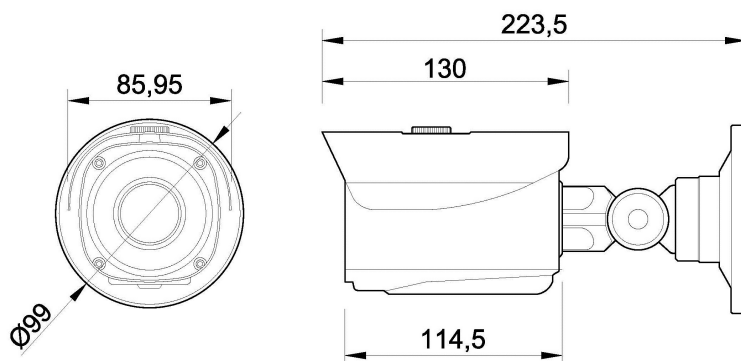

## SPECIFICATIONS

Image Sensor	1/2.8" CMOS Progressive Scan Sony Exmor™
Pixels - Effective	1920(H) x 1080(V)
Col/B&W	Auto (ICR) / Color / B/W / External
Sensitivity Colour	0.9 lux@50IRE (AGC max, Sensup OFF)
Sensitivity B&W	0 Lux LED IR on
Video Outputs	1 CH HD-TVI (BNC), 1 ch Composite 1.0Vp-p 75Ω (BNC)
High Speed Shutter	1/25 ~ 1/30.000 sec, auto, Flicker
S/N Ratio	>50dB (AGC off)
Lens Focal Length	2.8 ~ 12 mm
Viewing Angle	120.9°(H) ~ 37.1°(H) / 61.4°(V) ~ 20.7°(V)
Lens Drive Type	Auto iris (DC)
Iris F-Number	F= 1.4 ~ 360
Sens Up	Off ~ x32, auto
AGC	0~20 adjustable, 20=default
WDR	Off/Low/Middle/High
BLC Back Light	On/ Off/ Area/ Level
De-Fog	Off/On
BLC Back Light	On/ Off/ Area/ Level
White Balance	ATW, AWB, AWC, Manual
Digital Noise Reduction (DNR)	2DNR/3DNR (Off/On)
Digital Zoom	Off ~ 8x
Motion Detection	On/ Off/ Sensitivity/ 4 Area setting
Number of Privacy Zones	16 programmable zones
Reverse	Off/ H-REV/ V-REV
OSD	English
IR LED	42 pcs.
Optical Wavelength	850 nm
Max. IR Distance	30/45 m (according to scene reflexion)
Smart IR	Off / On (1~20)
Coaxial control	Pelco-C (Coaxitron®)
Protection Rating	IP66
Humidity	less than 90%, non condensing
Operating Temperature	-25°C ~ +55°C
Supply Voltage	24 Vac / 12 Vdc
Power Consumption	8.5 (LED on) W
Weight	1.15 kg
Dimensions w*h*d	Ø 99 x 223.5 mm

## DIMENSIONS

---