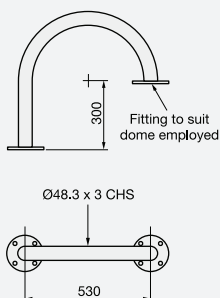

Dome Half Swan Mounting Bracketry

Single - AWI699/H

Twin AWI699/TH

Triple & quad brackets available

Dome Full Swan Mounting Bracketry

Single - AWI699/F

Twin AWI699/TF

Triple & quad brackets available

Dome Pole Mounting Brackets

Pole mount PMB (Ø*) I699/H (* Pole diameter)

Pole top mount PT(Ø*) I699/H (* Pole diameter)

Double, triple & quad brackets available