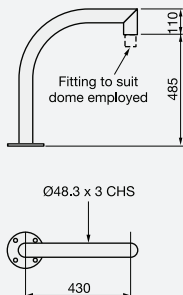

Dome Half Swan Mounting Bracketry

Single - AWI699/H

Twin AWI699/TH

Triple & quad brackets available

Dome Full Swan Mounting Bracketry

Single - AWI699/F

Twin AWI699/TF

Triple & quad brackets available

Dome Pole Mounting Brackets

Pole mount PMB (Ø*) I699/H (* Pole diameter)

Pole top mount PT(Ø*) I699/H (* Pole diameter)

Double, triple & quad brackets available