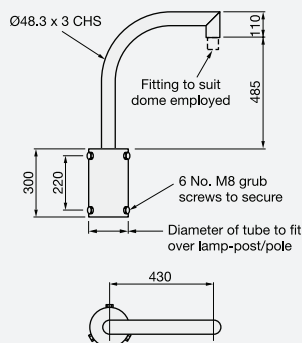

Dome Half Swan Mounting Bracketry

Single - AWI699/H

Twin AWI699/TH

Triple & quad brackets available

Dome Full Swan Mounting Bracketry

Single - AWI699/F

Twin AWI699/TF

Triple & quad brackets available

Dome Pole Mounting Brackets

Pole mount PMB (Ø*) I699/H (* Pole diameter)

Pole top mount PT(Ø*) I699/H (* Pole diameter)

Double, triple & quad brackets available