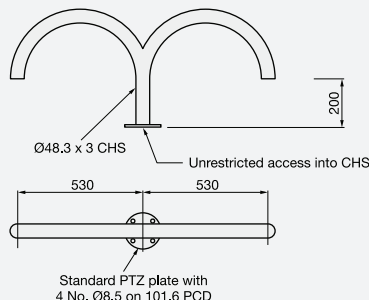

Dome Half Swan Mounting Bracketry

Single - AWI699/H

Twin AWI699/TH

Triple & quad brackets available

Dome Full Swan Mounting Bracketry

Single - AWI699/F

Twin AWI699/TF

Triple & quad brackets available

Dome Pole Mounting Brackets

Pole mount PMB (Ø*) I699/H (* Pole diameter)

Pole top mount PT(Ø*) I699/H (* Pole diameter)

Double, triple & quad brackets available