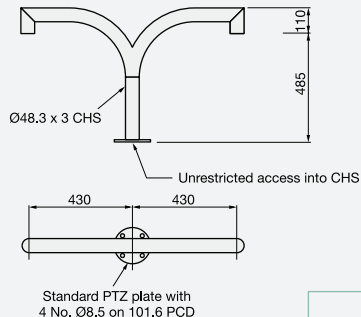

Dome Half Swan Mounting Bracketry

Single - AWI699/H

Twin AWI699/TH

Triple & quad brackets available

Dome Full Swan Mounting Bracketry

Single - AWI699/F

Twin AWI699/TF

Triple & quad brackets available

Dome Pole Mounting Brackets

Pole mount PMB (Ø*) I699/H (* Pole diameter)

Pole top mount PT(Ø*) I699/H (* Pole diameter)

Double, triple & quad brackets available