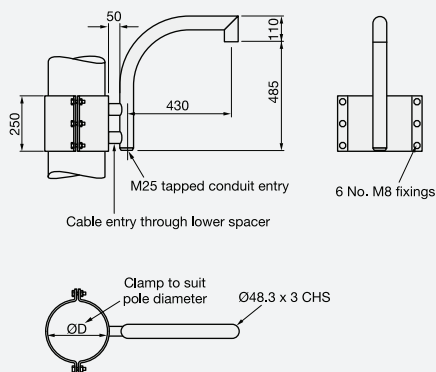

Dome Half Swan Mounting Bracketry

Single - AWI699/H

Twin AWI699/TH

Triple & quad brackets available

Dome Full Swan Mounting Bracketry

Single - AWI699/F

Twin AWI699/TF

Triple & quad brackets available

Dome Pole Mounting Brackets

Pole mount PMB (Ø*) I699/H (* Pole diameter)

Pole top mount PT(Ø*) I699/H (* Pole diameter)

Double, triple & quad brackets available