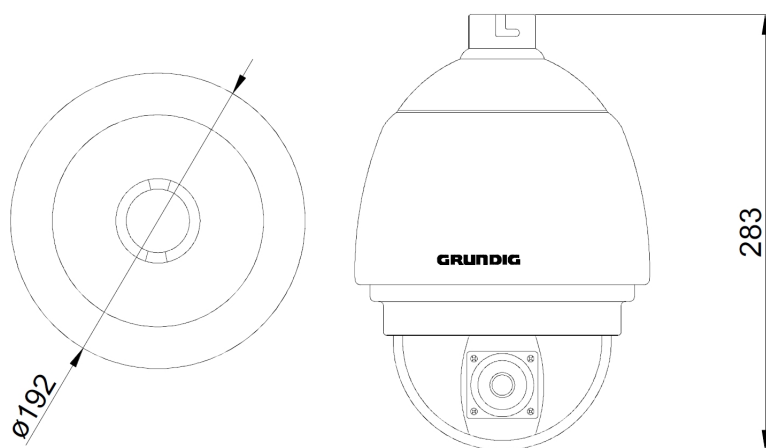

SPECIFICATIONS

Access protection	By log-in and Password, IP filter, IEEE802.1x
Number of Clients	Up to 20 user, 1 x Admin
Video Compression	H.264 (MPEG-4Part 10/AVC), MJPEG
Video Streaming	Quad stream: 4xH.264 or 3xH.264+MJPEG Triple: 3xH.264 or 2xH.264+MJPEG Dual: 2xH.264 or H.264+MJPEG Single: H.264 or MJPEG
Video Resolution	max.:1920x1080(25 fps)+720x576(25fps), 2x1920x1080(13fps), 1280x1024(25fps)+1280x1024(13fps)
Network Protocol	IPv4/v6, TCP/IP, UDP, RTP, RTSP, HTTP, HTTPS, DHCP, PPPoE, UPnP, SMTP, ICMP, IGMP, SNMP, IEEE802.1x, QoS, ONVIF, ARP
Audio Compression	G.711/G.726 ADPCM/AAC
Audio Communication	Bi-directional
Firmware Upgrade	Firmware upgrade by Web Browser
Configuration	Over Web Browser, Upload & Download configuration file
Operating Temperature	-40°C ~ +50°C
Protection Rating	IP66 / IK10
Regulation	CE, FCC, RoHS Compliant, IP66
Supply Voltage	24VAC/PoE(IEEE 802.3at 60W)
Power Consumption	50 W
Weight	2.32 kg
Dimensions w*h*d	Ø192 x 283 mm

DIMENSIONS