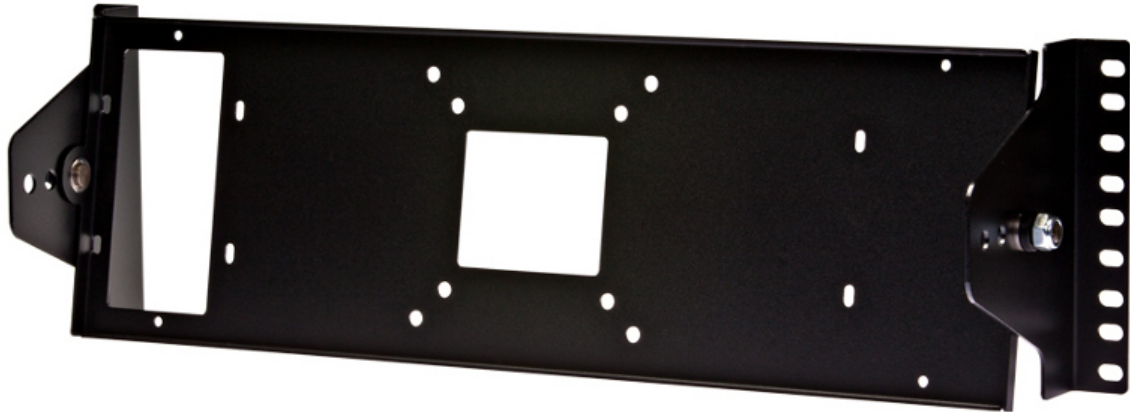

# GBR-RM01

## Monitor Bracket

- 19" rack bracket for LCD monitors
- Applies to LCD monitor VESA 75/100
- Vertically tiltable to adjust viewing angle

### SPECIFICATIONS

Recommended Monitor Size	25 cm ~ 48 cm (13" ~ 19")
Vesa Mount	75 ~ 100 mm
Load max.	9 kg
Colour	Black
Material	Steel
Weight	1.2 kg
Dimensions w*h*d	480 x 100 x 13 mm