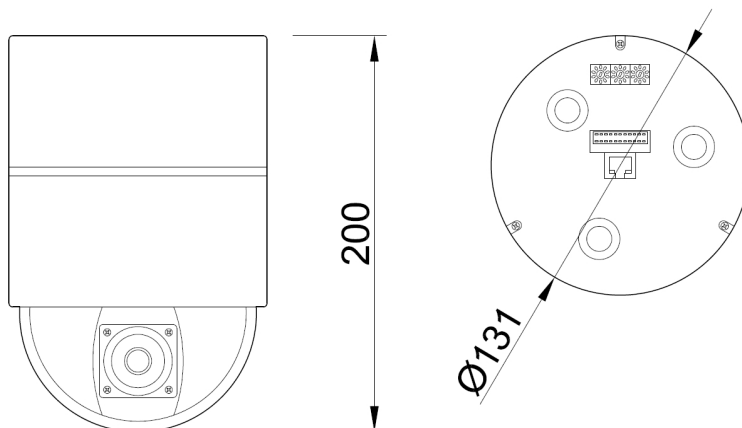

## SPECIFICATIONS

Power Consumption	18 W
Weight	1.2 kg
Dimensions w*h*d	Ø 131 X 200 mm

## DIMENSIONS