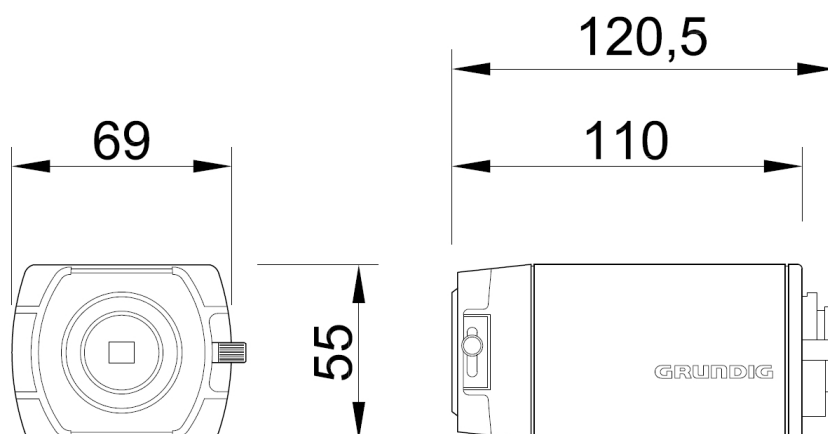

DIMENSIONS

ACCESSORIES

GBR-WA03
Camera Bracket