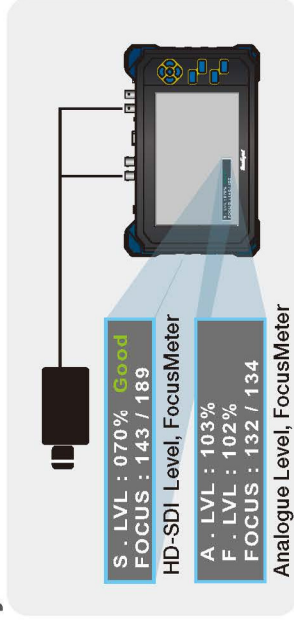

[SC-LFC07HD]

Hybrid Portable HD-SDI Test monitor

Features

- 7 inch high resolution TFT-LCD digital panel (LED Back Light)
- Support Inputs
  - HD-SDI Input(~3G) / Loppde Through Output
  - HDMI Input(~1080p/60Hz)
  - VGA Input(~1600x1200/60Hz)UXGA
  - CVBS Input / Thru Output
- HD-SDI / CVBS Input signal level meter
- HD-SDI / CVBS Input focus meter
- Guideline indicator to adjust the camera angle
- Supplying power to the camera with 12VDC/500mA
- HD-SDI/CVBS Input PoC(Power over Coax) Function(Optional)
- P/T/Z control (RS-485) / RS-485 Analyzer function
- Coaxial communication (OSD Menu or P/T/Z Control)
- Analog Pattern Generator
- Video signal distribution (Loop Through) select switch(HI-Z/75Ω)
- High capacity Li-polymer battery lasting up to 6~8 hours

Key feature