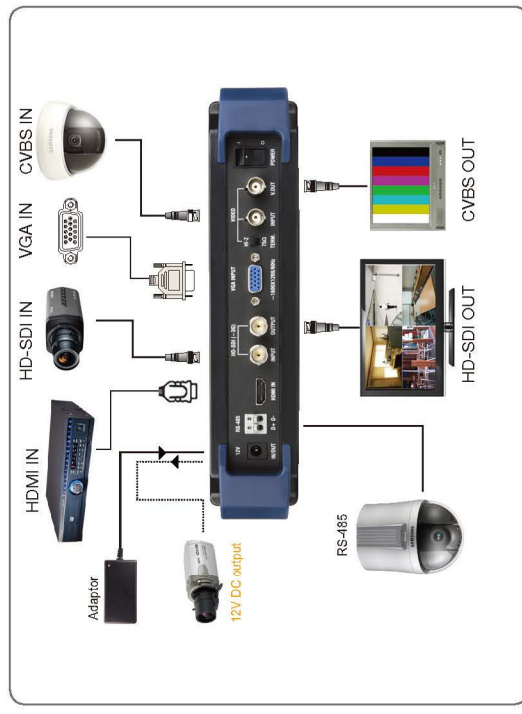

[SC-LFC07HD]

Hybrid Portable HD-SDI Test monitor

Features

- 7 inch high resolution TFT-LCD digital panel (LED Back Light)
- Support Inputs
 - HD-SDI Input(~3G) / Loppde Through Output
 - HDMI Input(~1080p/60Hz)
 - VGA Input(~1600x1200/60Hz)UXGA
 - CVBS Input / Thru Output
- HD-SDI / CVBS Input signal level meter
- HD-SDI / CVBS Input focus meter
- Guideline indicator to adjust the camera angle
- Supplying power to the camera with 12VDC/500mA
- HD-SDI/CVBS Input PoC(Power over Coax) Function(Optional)
- P/T/Z control (RS-485) / RS-485 Analyzer function
- Coaxial communication (OSD Menu or P/T/Z Control)
- Analog Pattern Generator
- Video signal distribution (Loop Through) select switch(HI-Z/75Ω)
- High capacity Li-polymer battery lasting up to 6~8 hours

SC-LFC07HD is a efficient and multi-functional Analogue/HD-SDI/HDMI portable test monitor and this equipment can be used with various purposes such as checking video signal and cabling status with built-in video signal level meter, adjusting camera angle with the guideline, supplying power to camera, controlling P/T/Z for Speed Dome Camera and providing full color bar to check the video signal etc. Using this device, sole installer can check every part of CCTV system alone and complete a task by himself. It is possible to save time and labor cost when installing CCTV system.

[SC-LFC07HD]

[Leather Bag]

[Adjusting camera angle at the elevator]

[Cigar Jack charger (Option)]

[Adjusting camera angle at the parking lot]

[DC jack for power supply]

Connection Diagram

Dimensions