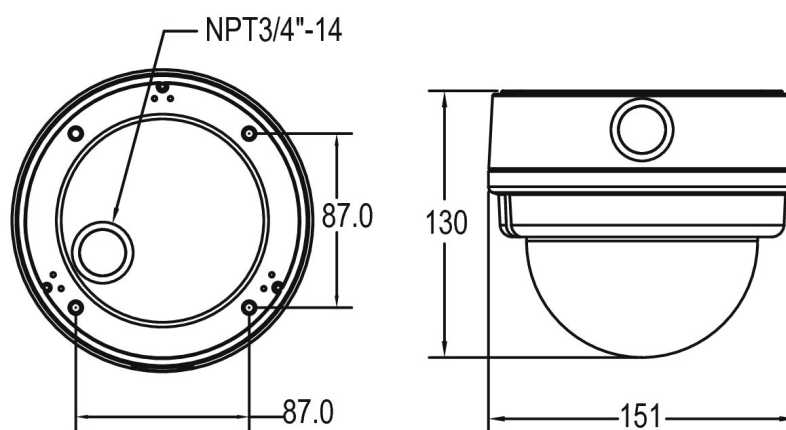

## SPECIFICATIONS

Protection Rating	IP66
Operating Temperature	-10°C ~ +50°C
Humidity	10 ~ 90% no condensation
Regulation	CE, FCC, RoHS Compliant
Supply Voltage	12 VDC / 24 VAC / PoE IEEE 802.3af
Power Consumption	11,6 (LED on) W
Weight	0.8 kg
Dimensions w*h*d	Ø 151 x 131 mm

## DIMENSIONS